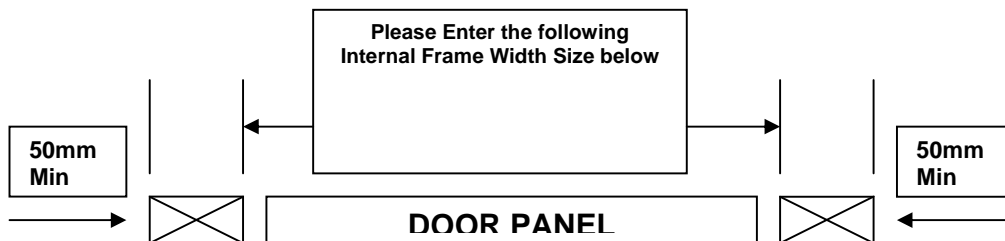

## 'C' Type- Purpose Made Doors

Please refer to Garador Brochure for door style Purpose made size availability

<p><b>Maximum Internal Frame Width = 2499 mm</b> <b>Minimum Internal Frame Width = 1931 mm</b></p> <p><b>Maximum Internal Frame Height = 2136 mm</b> <b>Minimum Internal Frame Height = 1830 mm</b></p>
---

### Plan View – Width

### Side View – Height