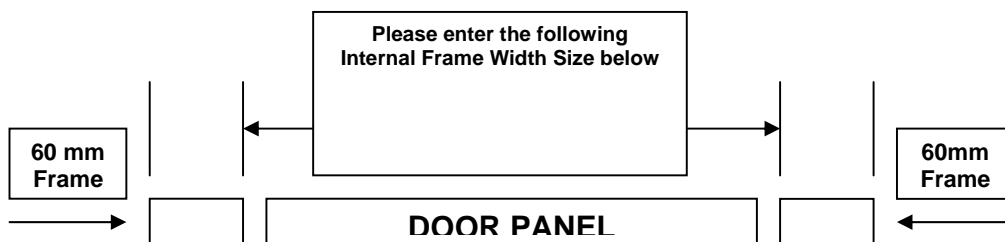

'FC' Type- Purpose Made Doors

Please refer to Garador Brochure for door style Purpose made size availability

<p>Maximum Internal Frame Width = 2499 mm Minimum Internal Frame Width = 1931 mm (Georgian, Beaumont and Cathedral Min. Width = 1985) Maximum Internal Frame Height = 2136 mm Minimum Internal Frame Height = 1830 mm</p>

Please ensure you have viewed and understood the Technical Data in the Garador Brochure before filling out this form

Plan View – Width

Side View – Height

NOTE- No clearance between side frame & brickwork has been allowed for. Garador recommend customer to allow 5mm clearance each side and at top, between frame and brickwork.