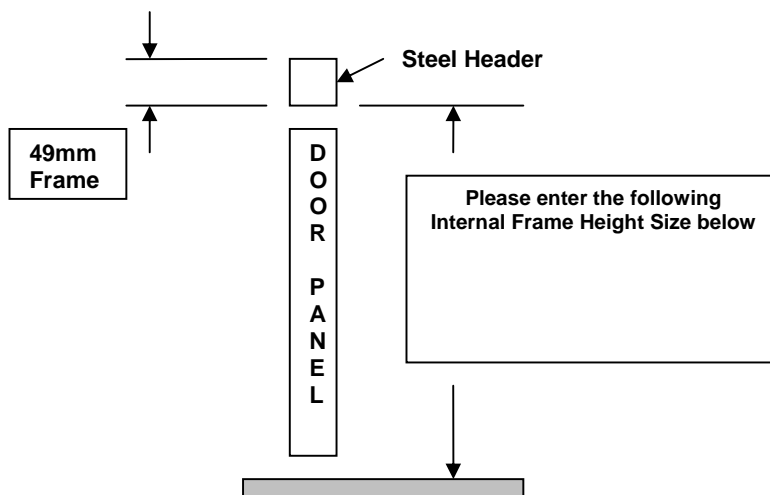

'FC' Type- Purpose Made Doors

Please refer to Garador Brochure for door style Purpose made size availability

<p>Maximum Internal Frame Width = 2499 mm Minimum Internal Frame Width = 1931 mm (Georgian, Beaumont and Cathedral Min. Width = 1985) Maximum Internal Frame Height = 2136 mm Minimum Internal Frame Height = 1830 mm</p>

Please ensure you have viewed and understood the Technical Data in the Garador Brochure before filling out this form

Plan View – Width

Side View – Height

NOTE- No clearance between side frame & brickwork has been allowed for. Garador recommend customer to allow 5mm clearance each side and at top, between frame and brickwork.