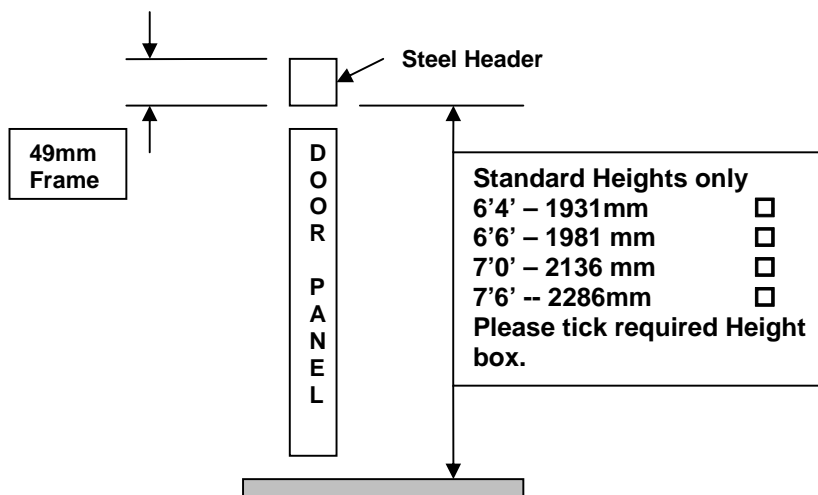

'FR' Type- Purpose Made Doors

Please refer to Garador Brochure for door style Purpose made size availability

Maximum Internal Frame Width = 3049 mm
Minimum Internal Frame Width = 1830 mm
 (Georgian, Beaumont and Cathedral Min. Width = 1985mm)
Purpose Made Heights not Available
Standard Heights 1931, 1981, 2136 & 2286mm

Please ensure you have viewed and understood the Technical Data in the Garador Brochure before filling out this form

Plan View – Width

Side View – Height

NOTE- No clearance between side frame & brickwork has been allowed for. Garador recommend customer to allow 5mm clearance each side and at top, between frame and brickwork.