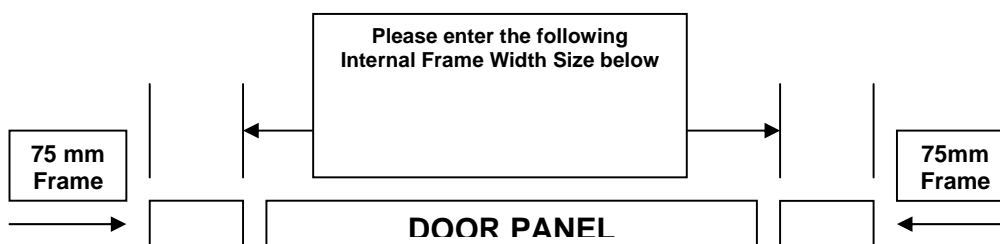

'FR' Type- Purpose Made Doors

Please refer to Garador Brochure for door style Purpose made size availability

Maximum Internal Frame Width = 3049 mm
Minimum Internal Frame Width = 1830 mm
 (Georgian, Beaumont and Cathedral Min. Width = 1985mm)
Purpose Made Heights not Available
Standard Heights 1931, 1981, 2136 & 2286mm

Please ensure you have viewed and understood the Technical Data in the Garador Brochure before filling out this form

Plan View – Width

Side View – Height

NOTE- No clearance between side frame & brickwork has been allowed for. Garador recommend customer to allow 5mm clearance each side and at top, between frame and brickwork.